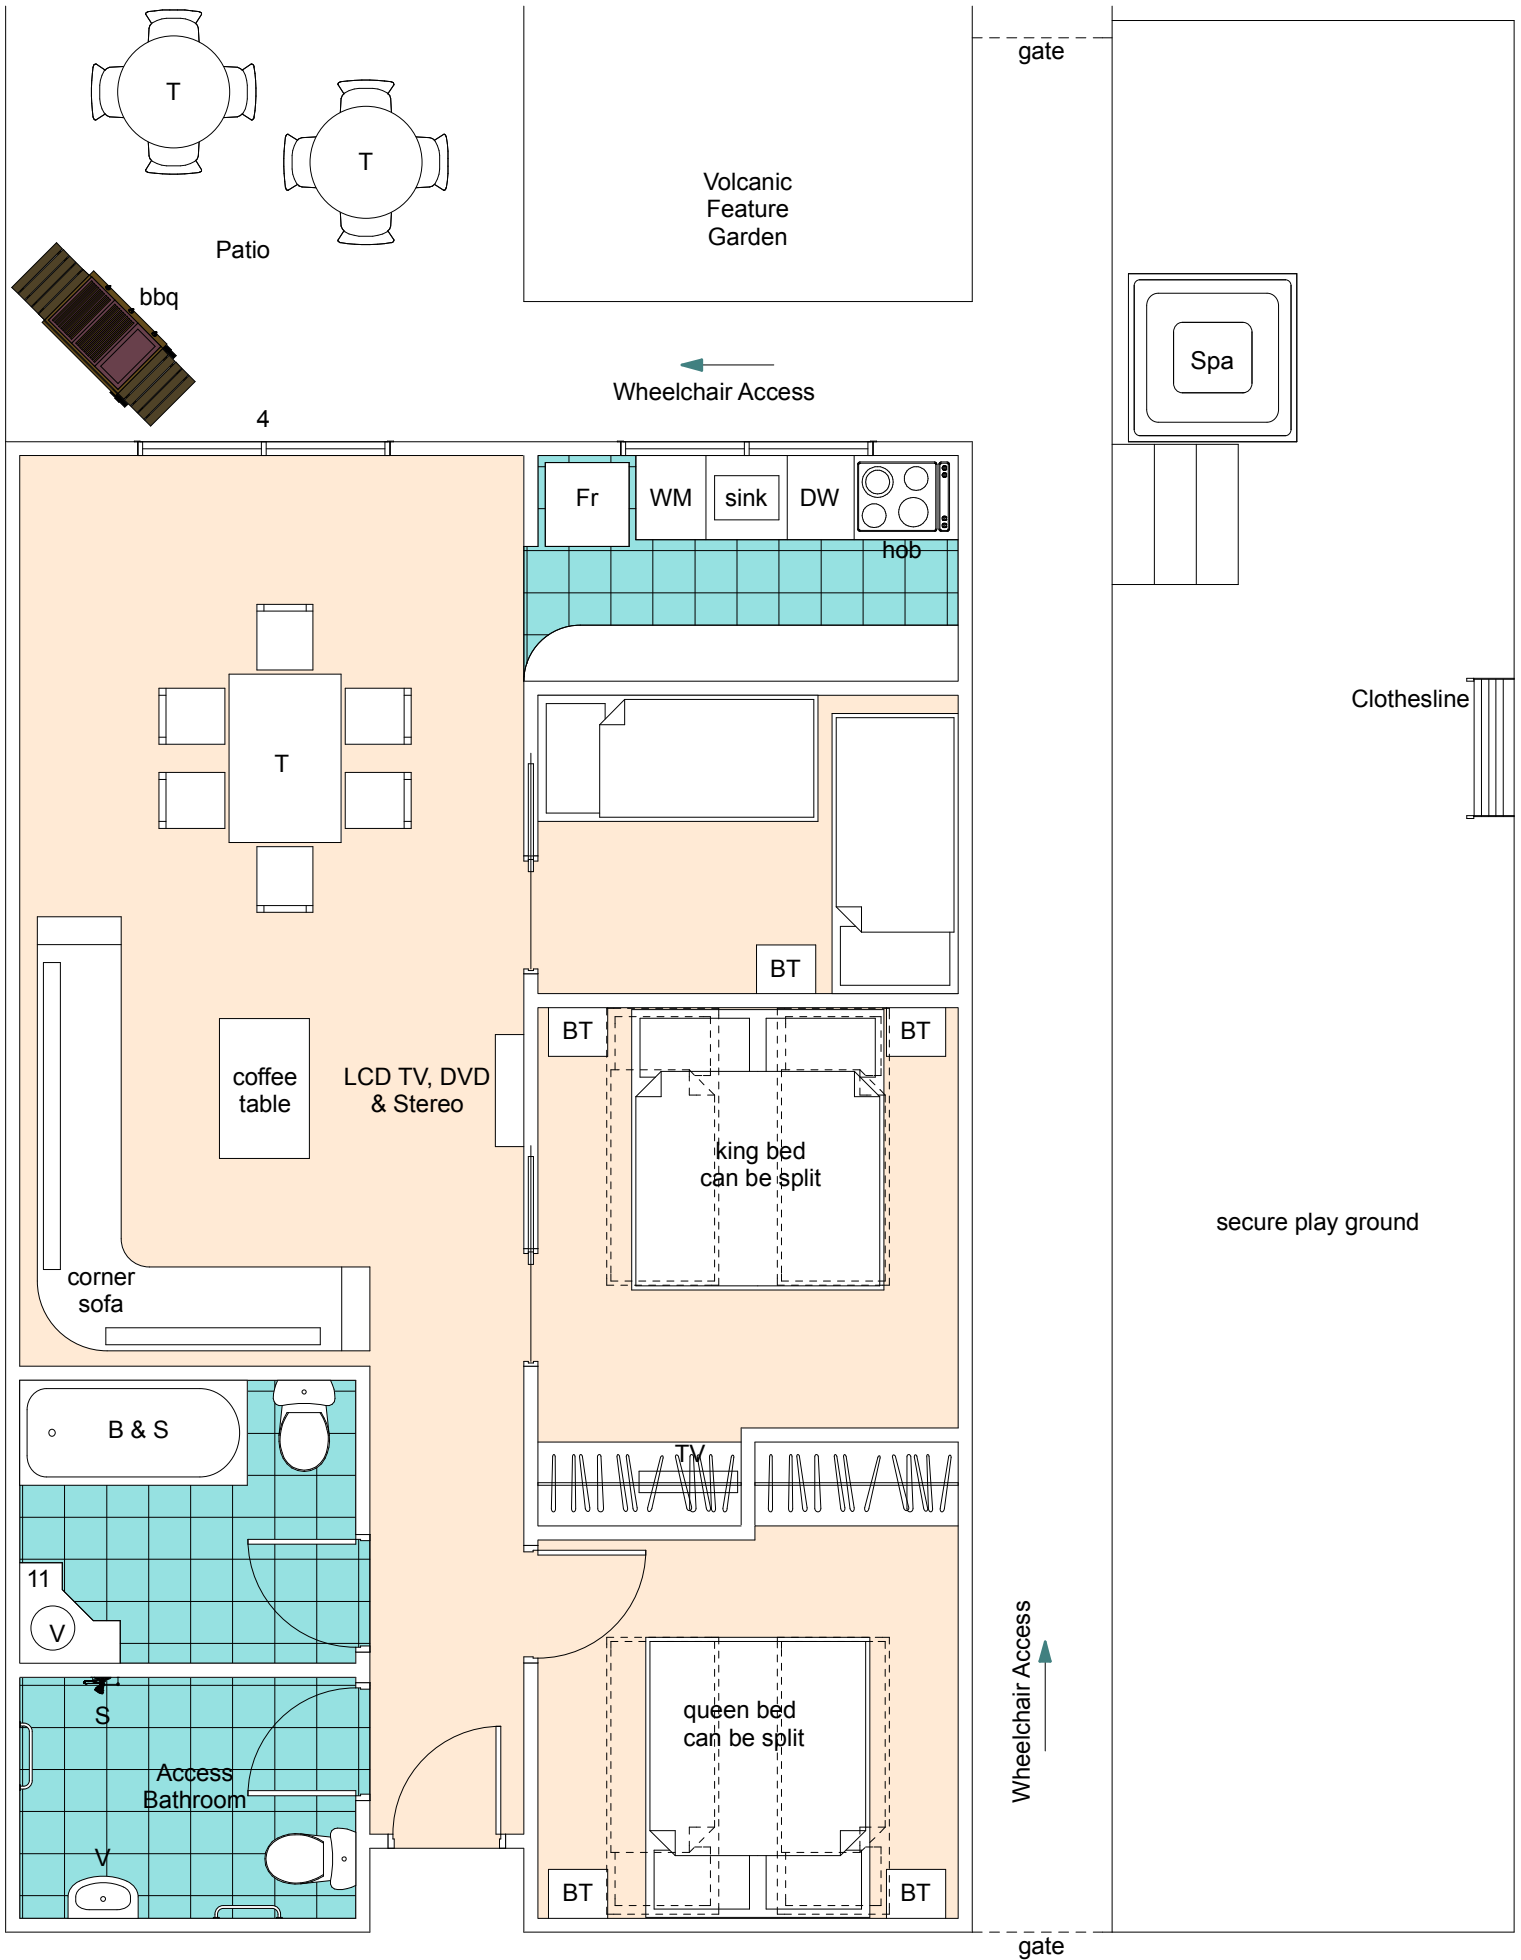

CARPORT

secure play ground

secure shed

Entry

LCD TV, DVD & Stereo

Clothes Line

KIWI GARDEN COTTAGE