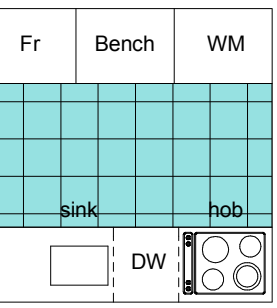

CARPORT

secure play ground

secure shed

Entry

LCD TV, DVD & Stereo

Clothes Line

KIWI GARDEN COTTAGE