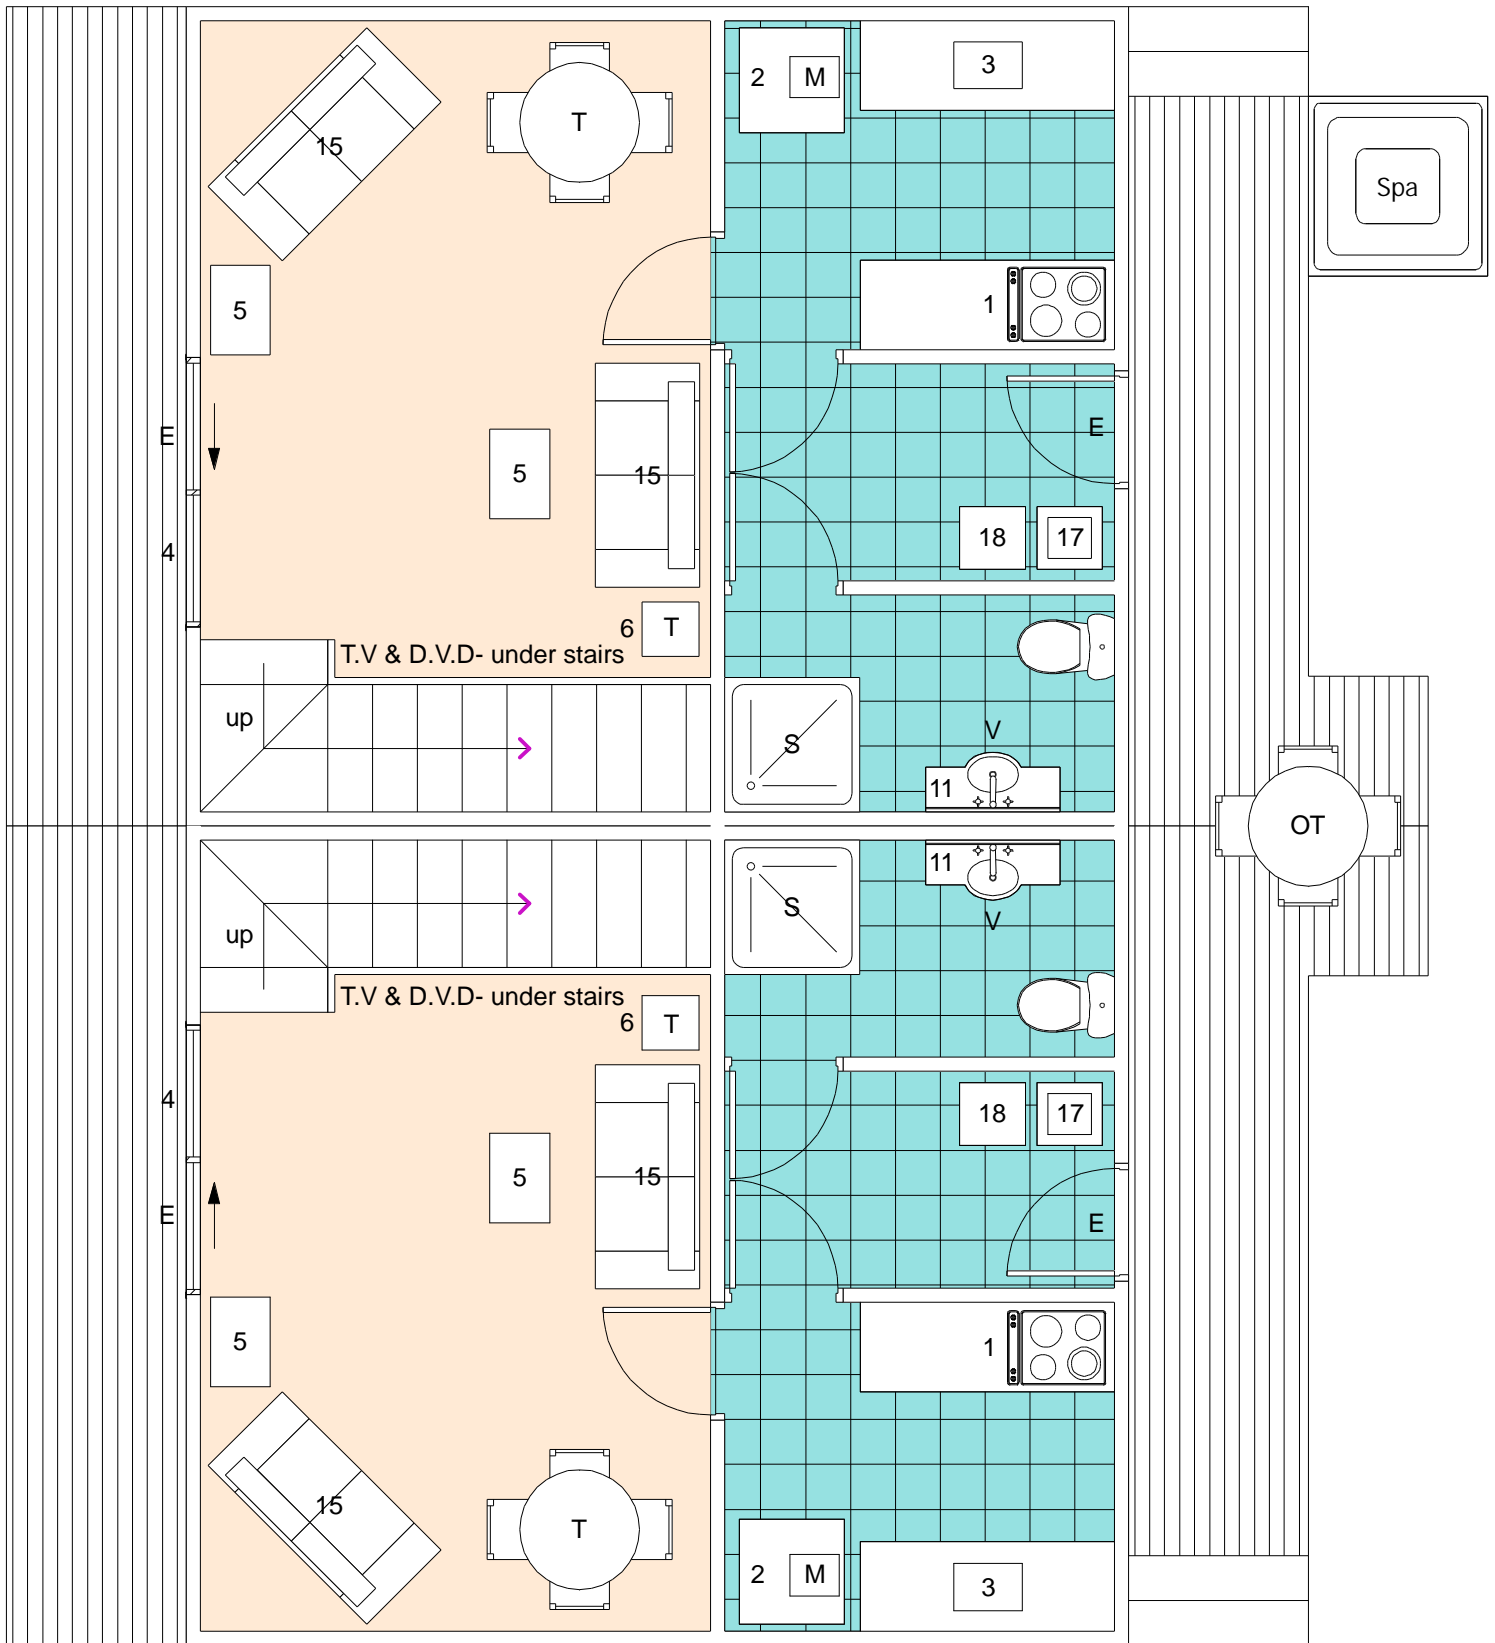

HOMESTAY UNITS 1 & 2 - Upper Floor only  
(spa & swimming pool on ground floor)

# NORTH LOWER

# SOUTH LOWER

APARTMENT UNITS - Lower Floors  
(off street parking available -ground floor spa)

# NORTH UPPER